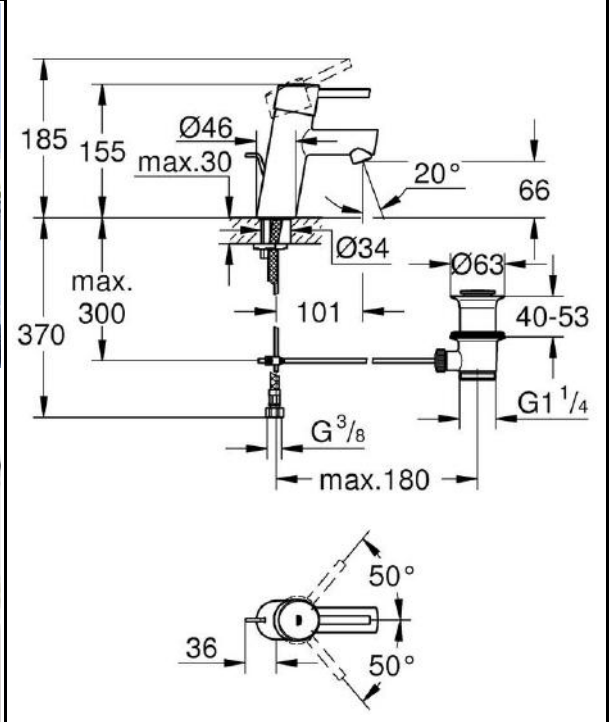

PROJECT		REF		REV	ITEM CODE	
LOCATION		DATE			PAGE	

SANITARY WARE SPECIFICATION SHEET

Item Descriptions	GROHE (Germany) "Concetto" Chrome plated single-lever basin mixer 1/2" S-Size with temperature limiter
Dimensions	L101 x W46 x H185 mm
Model	3220410E
Finish	Chrome Plated
Country of origin	Thailand
Manufacturer	GROHE AG
Supplier	Acme Sanitary Ware Co. Ltd Mr. Eric Wong/ Mr. Don Yuen
Contact Tel/Fax	(852) 2388-7171 / (852) 2710-8012
E-mail	acme@acmesanitary.com.hk
Website	www.acmesanitary.com.hk

Illustration/ Drawing

"Concetto"
Basin mixer 1/2" S-Size

- monobloc installation
- metal lever
- 28 mm ceramic cartridge with **GROHE SilkMove**
- temperature limiter
- **GROHE StarLight** chrome finish
- **GROHE EcoJoy** SpeedClean mousseur 5.7 l/min
- **GROHE QuickFix** installation system with centering support
- pop-up waste set 1 1/4"
- flexible connection hoses

Pos.-nr.	Prod. description	Order-nr.
1	Lever	46753000
2	Fitting ring	46715000
3	Cartridge	46580000
4	Mousseur	13935000
5	Pop-up rod	46739000
6	Shank fastening assembly	46249000
7	Waste set 1 1/4"	28910000
7.1	Plug for waste set 1 1/4"	07182000
7.2	Eccentric rod	07052000
8	Mounting wrench	19017000*
9	Ball rod	07341000*
10	Base plate	48165000*